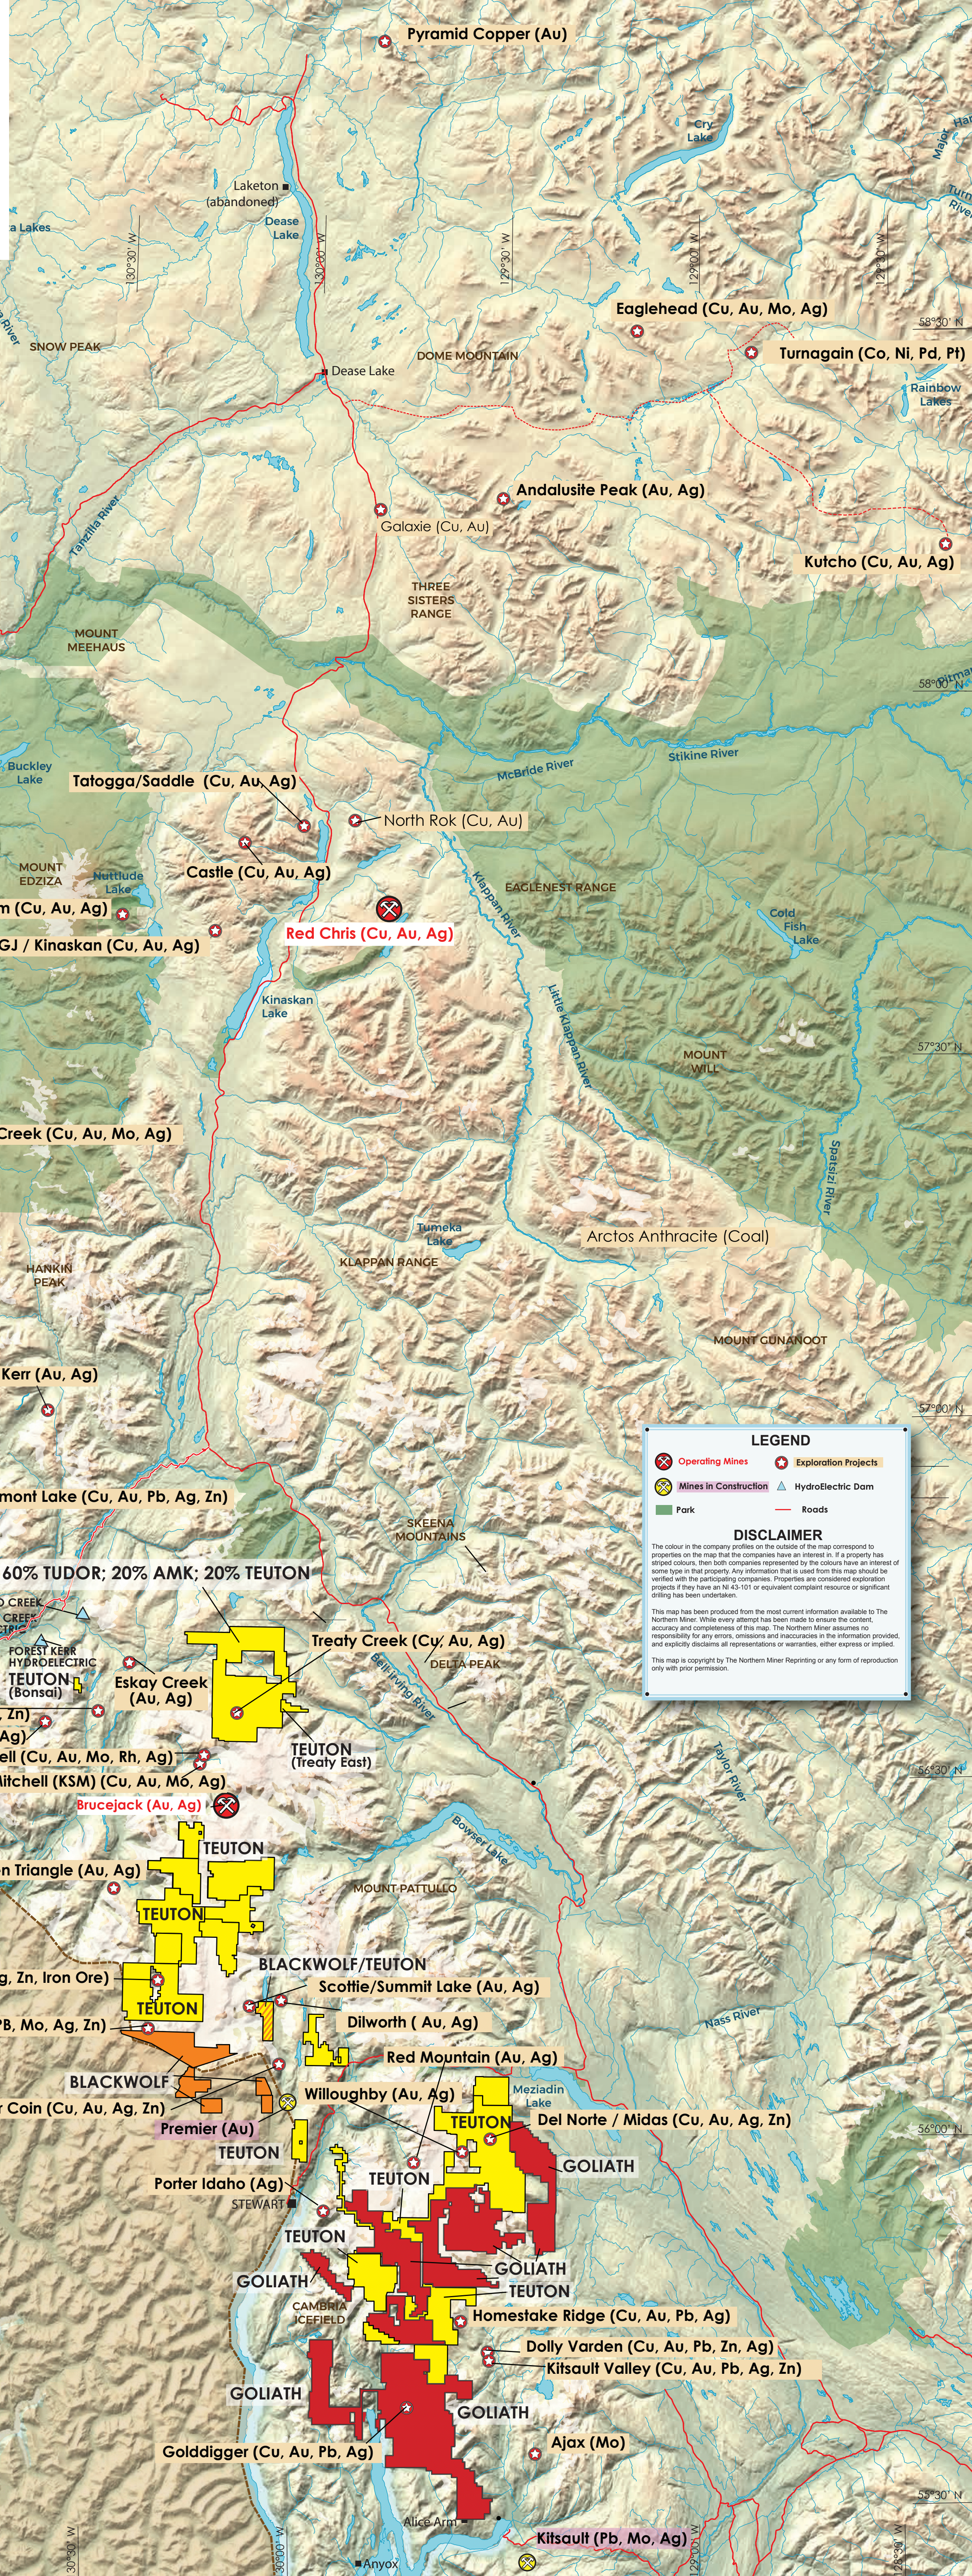

ALS
Leading provider of analytical geochemistry services
alsglobal.com/geochemistry
ClientServices.CANW@alsglobal.com

TEUTON Resources Corp.
www.TEUTON.com
TUO:TSX-V
Ph: 778-430-5680
info@teuton.com
The Golden Triangle's Largest Prospect Generator
MULTIPLE PROPERTIES AVAILABLE
• Recent success: Treaty Creek discovery
• 30.7 Moz Gold Eq Indicated & Inferred
• Exceptional properties available for Option
Exceptional properties = Exceptional opportunities
Contact: bholmesba@gmail.com

Yellowhead
HELICOPTERS LTD.
Safety • Efficiency • Service
Serving the mining industry since 1972
Operating: 2100 & 2100-A Ave 50/50 & 8K17
SALES: 250.963.9864
WWW.YHL.CA

WorldView-3
THE WORLD'S MOST ADVANCED EARTH IMAGING SATELLITE
EXPLORATION MAPPING
GLOBAL LEADERS
Base, Precious and Battery Metal Geological Remote Sensing
CONTACT US FOR A FREE IMAGE SEARCH
info@ExplorationMapping.com | www.ExplorationMapping.com

CONTACT US: GEORGE AGELOPOULOS
SALES REPRESENTATIVE
(416) 510-5104
gagelopoulos@northernminer.com
www.northernminer.com

THE NORTHERN MINER MAPS
Golden Triangle Mining and Exploration Activity
Produced January 2024
Data provided by miningintelligence

YOUR STREAMLINED GLOBAL MINING DATA SOLUTION
Access to Thousands of Companies, Properties, and Executives Across the Industry
LEARN MORE AT MARCOPOLO.TNM.GLOBAL
MARCO POLO